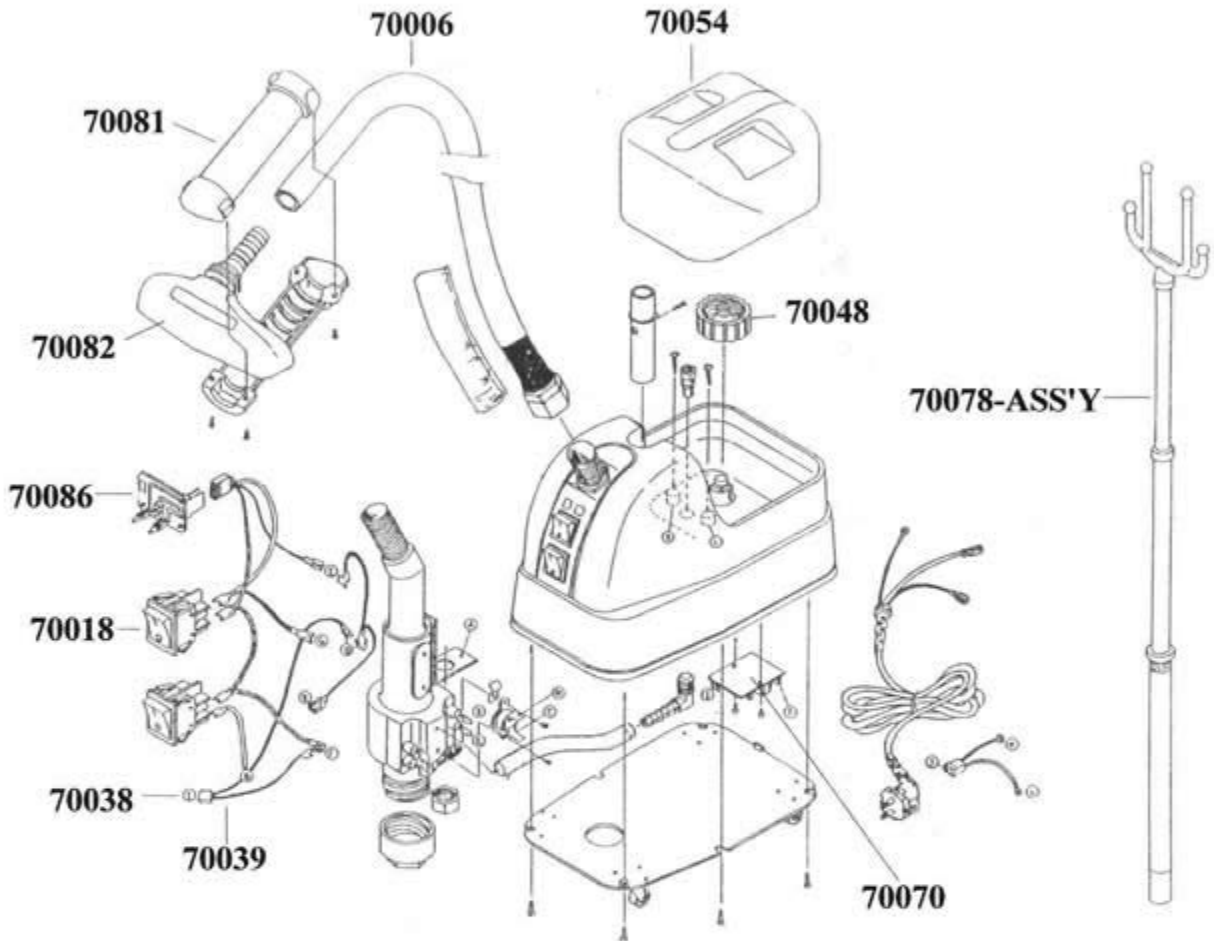

ACE-HI / SR-5000 STEAMER

PART NO.	DESCRIPTION
70070	P.C.B SENSOR
70054	WATER PAIL
70048	WATER PAIL CAP
70078-ASS'Y	HANGER
70018	I/O SWITCH
70006	STEAM HOSE
70082	STEAMER NOZZLE
70081	HANDLE
70038	LEAD WIRE (BLUE)
70039	LEAD WIRE (RED)
70086	LAMPSET
70022	Thermostat